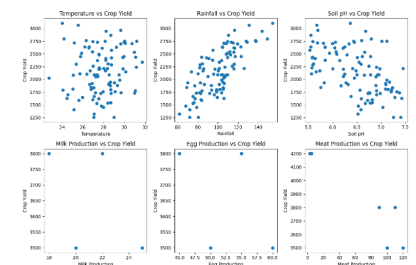

How can the project be improved?

Introducing more features like milk production, different types of crop will require a more efficient data set which needs to be updated daily for better performance.

Using more trained and better model or using an AI powered model will highly increase the performance leading to faster responses.

Using 5G integrated network to detect exact location of farmers for better results.