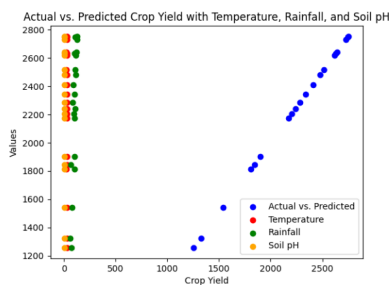

How can the project be improved?

Introducing more features like milk production, different types of crop will require a more efficient data set which needs to be updated daily for better performance.

Using more trained and better model or using an AI powered model will highly increase the performance leading to faster responses.

Using 5G integrated network to detect exact location of farmers for better results.